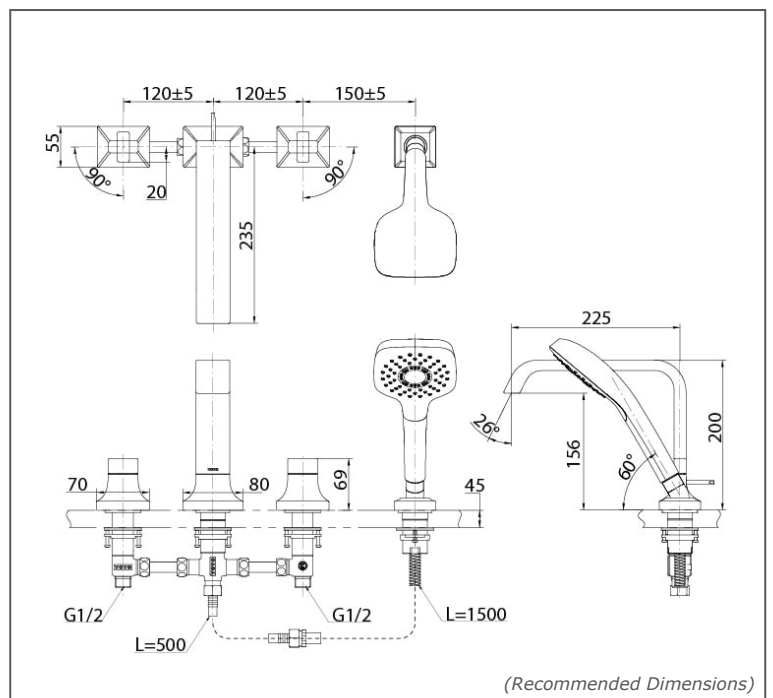

TOTO Faucets

GC SERIES

TBG08202A

FEATURES

- Breadth and symbolism of classic design in a contemporary form
- Elegant design that stood the test of time while transitioning to a modern design that reflects the present day
- Easy Installation and Usage
- 1 mode function hand shower (COMFORT WAVE)

SPECIFICATIONS

- Finish : Chrome
- Material : Brass
- Water Pressure : 0.25MPa~0.75MPa

PARTS DESCRIPTION

TBG08202A : Bath & Shower Set (4-Holes)

TBG08202A

Please consult TOTO representative for more details.

All rights reserved by TOTO including but not limited to Improve & Change of Product Design, Specs or Availability at any time without prior notice.

Flow Rate

TBG08202B

SPOUT

Flow Rate

TBG08202A

SHOWER

Please consult TOTO representative for more details.