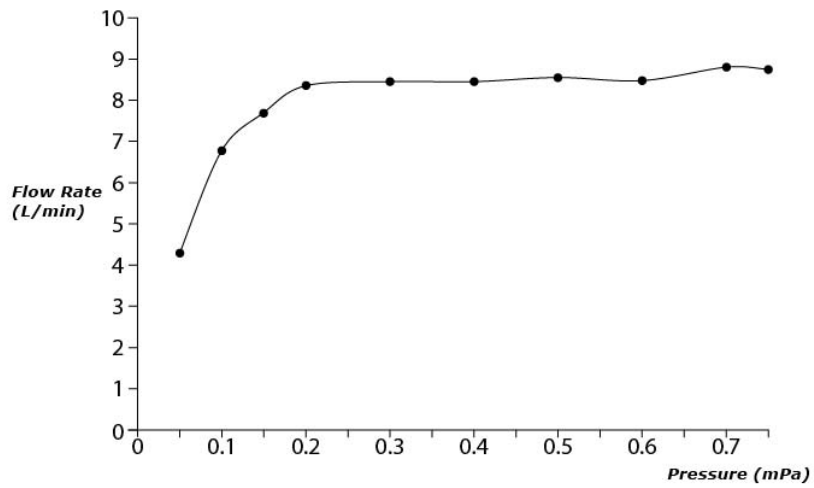

SPECIFICATIONS

- Finish : Chrome
- Material : Brass
- Water Pressure : 0.25MPa~0.75MPa

PARTS DESCRIPTION

TBG08202A : Bath & Shower Set (4-Holes)

TBG08202A

Please consult TOTO representative for more details.

All rights reserved by TOTO including but not limited to Improve & Change of Product Design, Specs or Availability at any time without prior notice.

Flow Rate

TBG08202B

SPOUT

Flow Rate

TBG08202A

SHOWER

Please consult TOTO representative for more details.