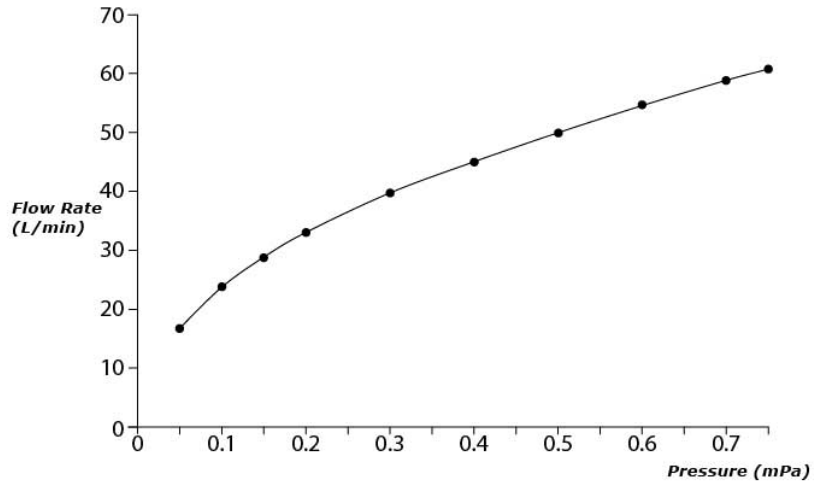

SPECIFICATIONS

- Finish : Chrome
- Material : Brass
- Water Pressure : 0.25MPa~0.75MPa

PARTS DESCRIPTION

TBG08202A : Bath & Shower Set (4-Holes)

TBG08202A

Please consult TOTO representative for more details.

All rights reserved by TOTO including but not limited to Improve & Change of Product Design, Specs or Availability at any time without prior notice.

Flow Rate

TBG08202B

SPOUT

Flow Rate

TBG08202A

SHOWER

Please consult TOTO representative for more details.